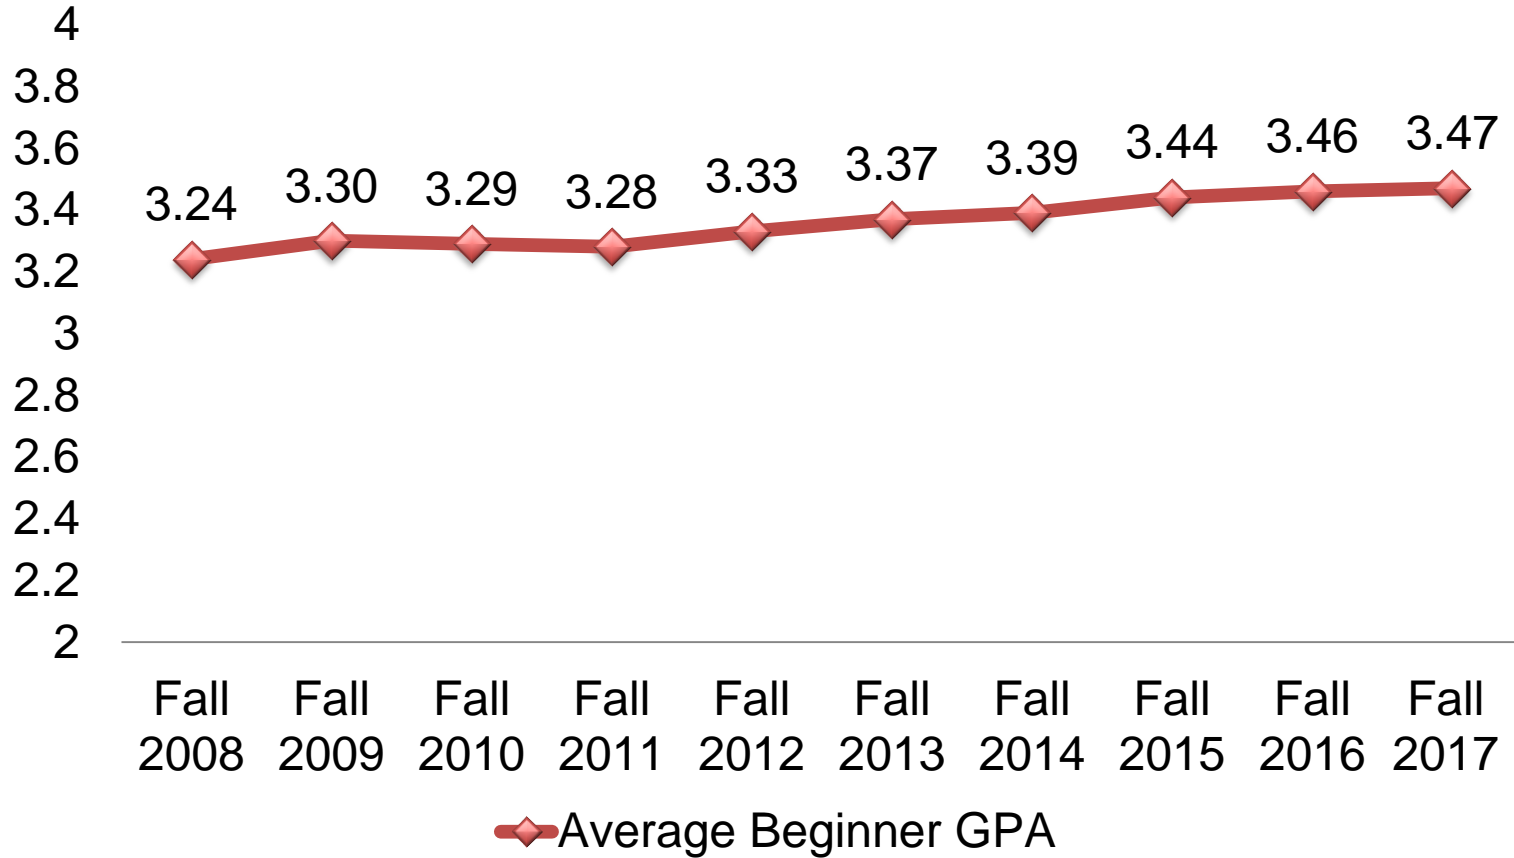

Average High School GPA