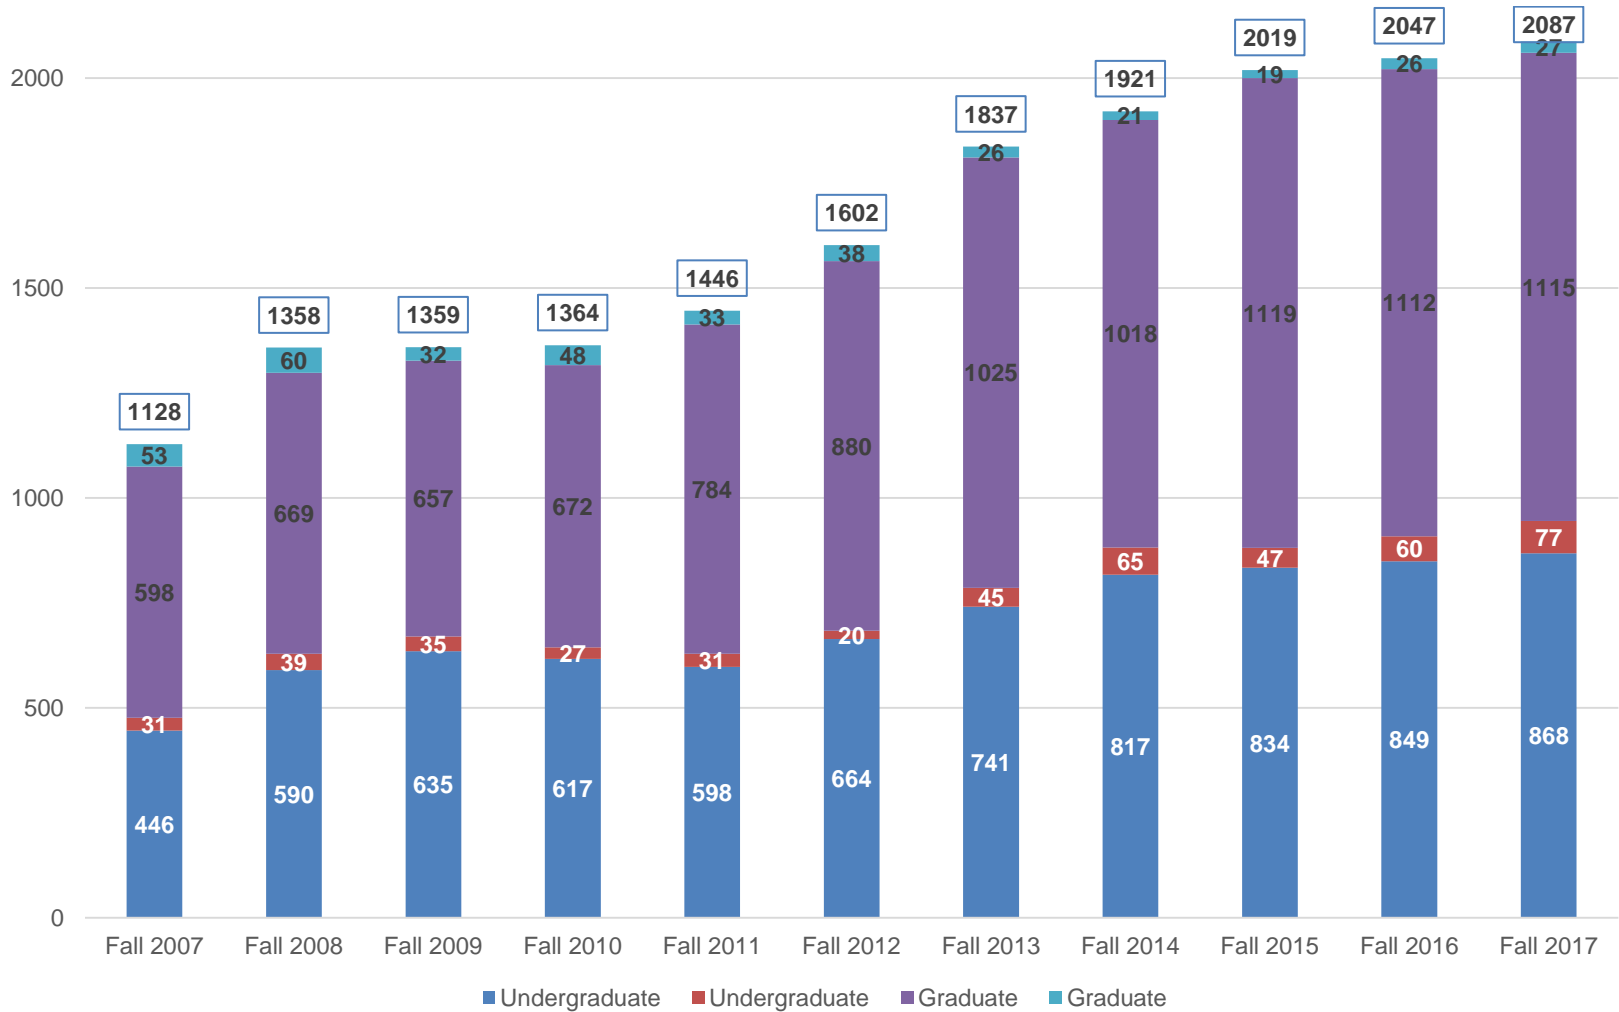

- Largest incoming class in history
- Most ethnically/racially diverse class
- Better prepared academically
- Expected to be engaged in and outside of the classroom
- Many are first-generation college students
- Committed to their majors and academic goals
- Attempting more credit hours
- Concerned about ability to finance college education
- Committed to earning degree at IUPUI
- Majority plan to engage in High-Impact Practices (service learning/community service, undergraduate research, and internships)

Average High School GPA

Student Enrollment

IUPUI Indianapolis Includes Part-Time and Full-Time, 2017 Total = 28,294
Total Enrollment IUPUI IN and CO = 29,791

Undergraduates 2017

URM- Underrepresented minority includes African American, Native American, Latino/a, Pacific Islander, and Two or More Races.

Total IUPUI International Enrollment by Level

International student definition = all students meeting IPEDs nonresident alien definition, i.e. do not hold a permanent US immigration status/includes DACA

Fall 2017 International Enrollment Highlights

- Another record year of international enrollment:
 - Indianapolis and Columbus total = 2,087 (up 2%)
 - 945 undergraduates (up 4%, +36)
 - 1,142 graduate/professional (up 0.4%, +4)
 - Top countries: India=639 (31%), Saudi=385 (18%), China=322 (15%)
 - Indianapolis only = 2,047 (up 1.8%)
 - New degree-seeking undergrads = 219 (exceeds prior record of 197 in 2015)
- 7.2 % of total Indianapolis enrollment
- Overall new enrollment even with Fall 2016
 - New undergraduate transfers increased 56% (+33)
 - New doctoral students increased 41% (+16)
 - New masters students down 18% (-48)