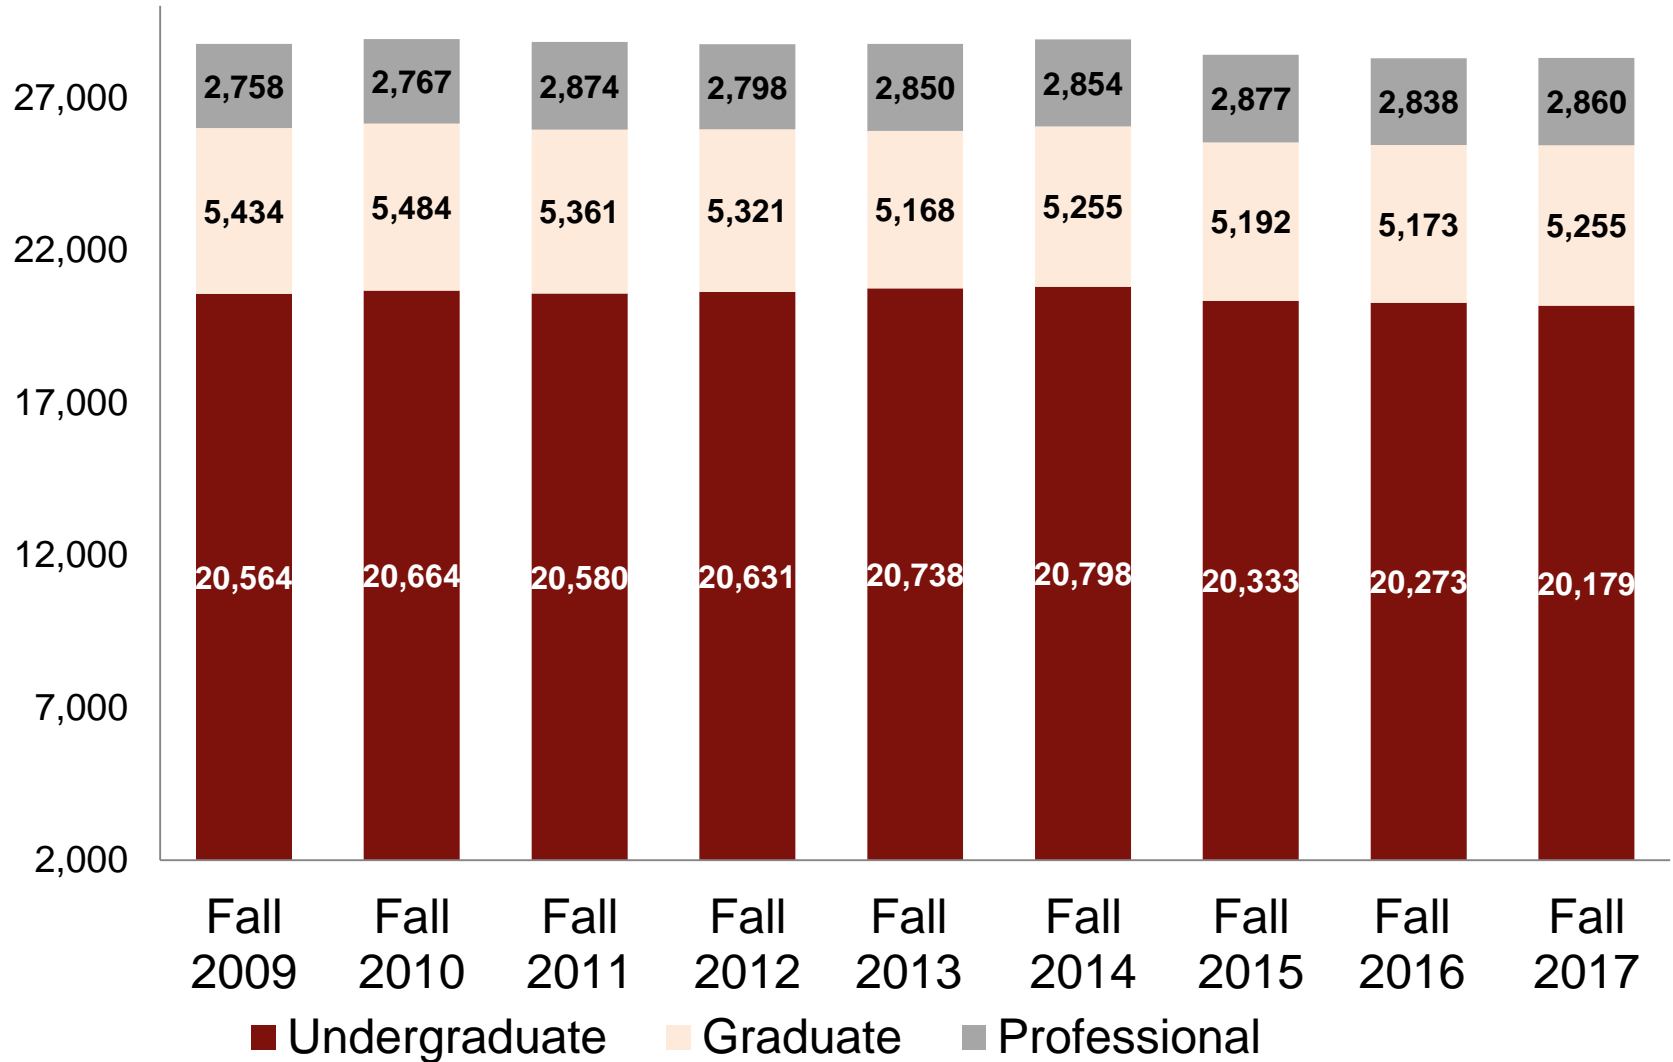

Student Enrollment

IUPUI Indianapolis Includes Part-Time and Full-Time, 2017 Total = 28,294
Total Enrollment IUPUI IN and CO = 29,791