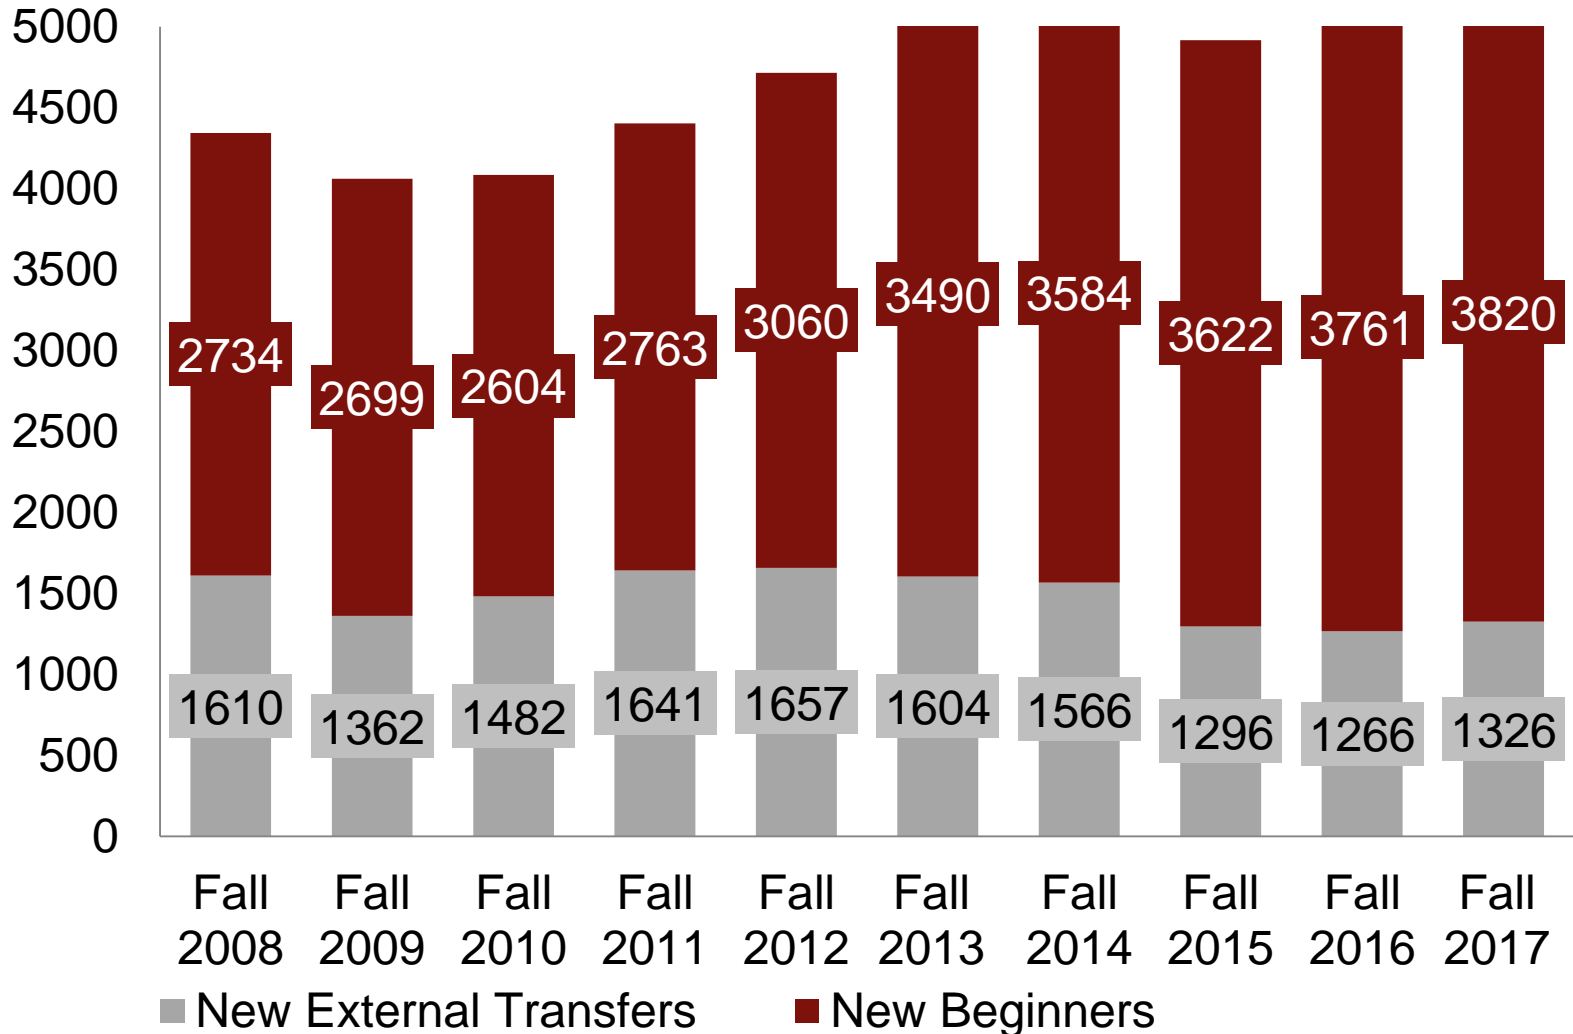

IUPUI Faculty Council – September 5, 2017

Fall 2017 Enrollment Highlights

TOP OF THE CLASS

The 2017-18 freshman class at IUPUI is the biggest, brightest and most diverse in the school's 49-year history.

3.5

first-time
students

92%

are Indiana
residents

IUPUI.EDU

INDIANA UNIVERSITY-PURDUE UNIVERSITY INDIANAPOLIS

New Beginners and External Transfers

IUPUI Indianapolis Includes Part-Time and Full-Time

Class of 2021 (New Beginners)

- Largest incoming class in history
- Most ethnically/racially diverse class
- Better prepared academically
- Expected to be engaged in and outside of the classroom
- Many are first-generation college students
- Committed to their majors and academic goals
- Attempting more credit hours
- Concerned about ability to finance college education
- Committed to earning degree at IUPUI
- Majority plan to engage in High-Impact Practices (service learning/community service, undergraduate research, and internships)