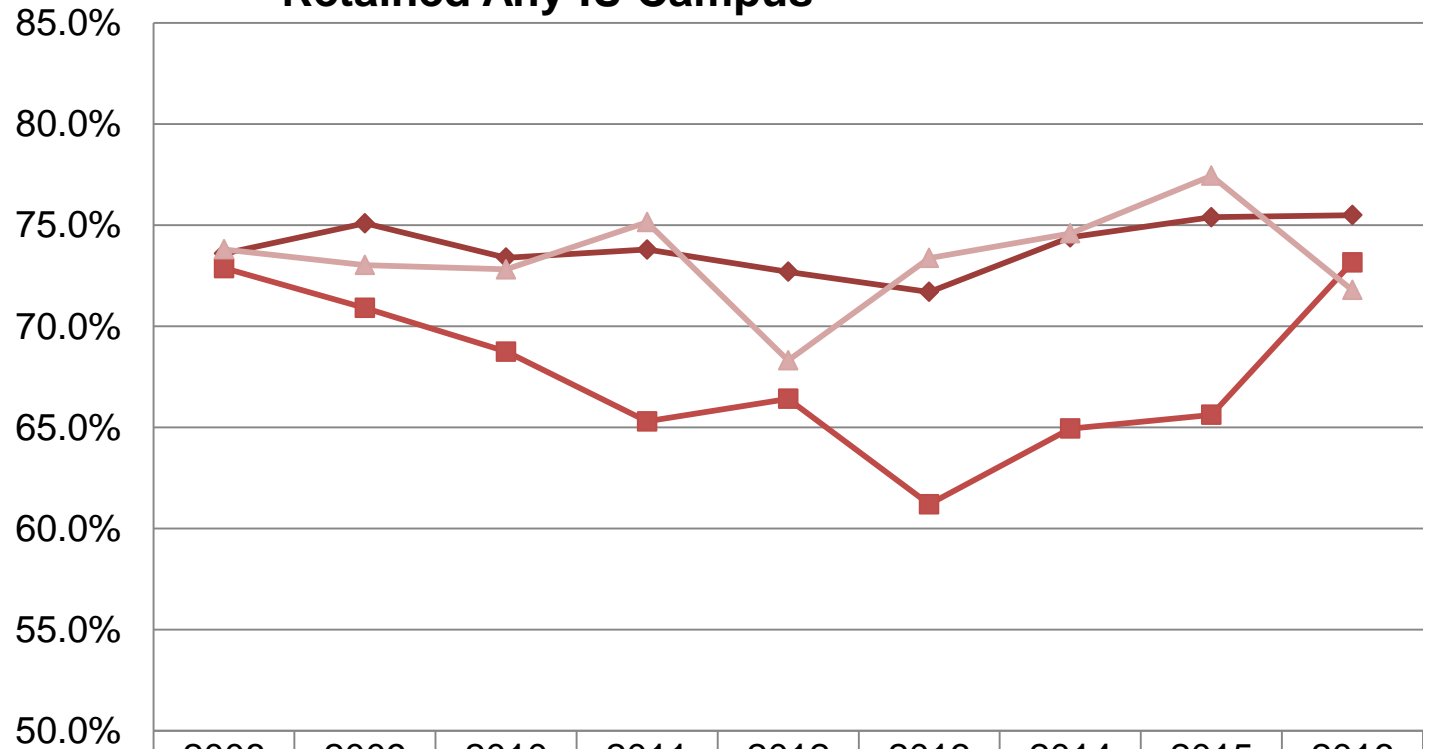

One-Year Retention

First-Time, Full-Time Beginners IUPUI Indianapolis Retained Any IU Campus