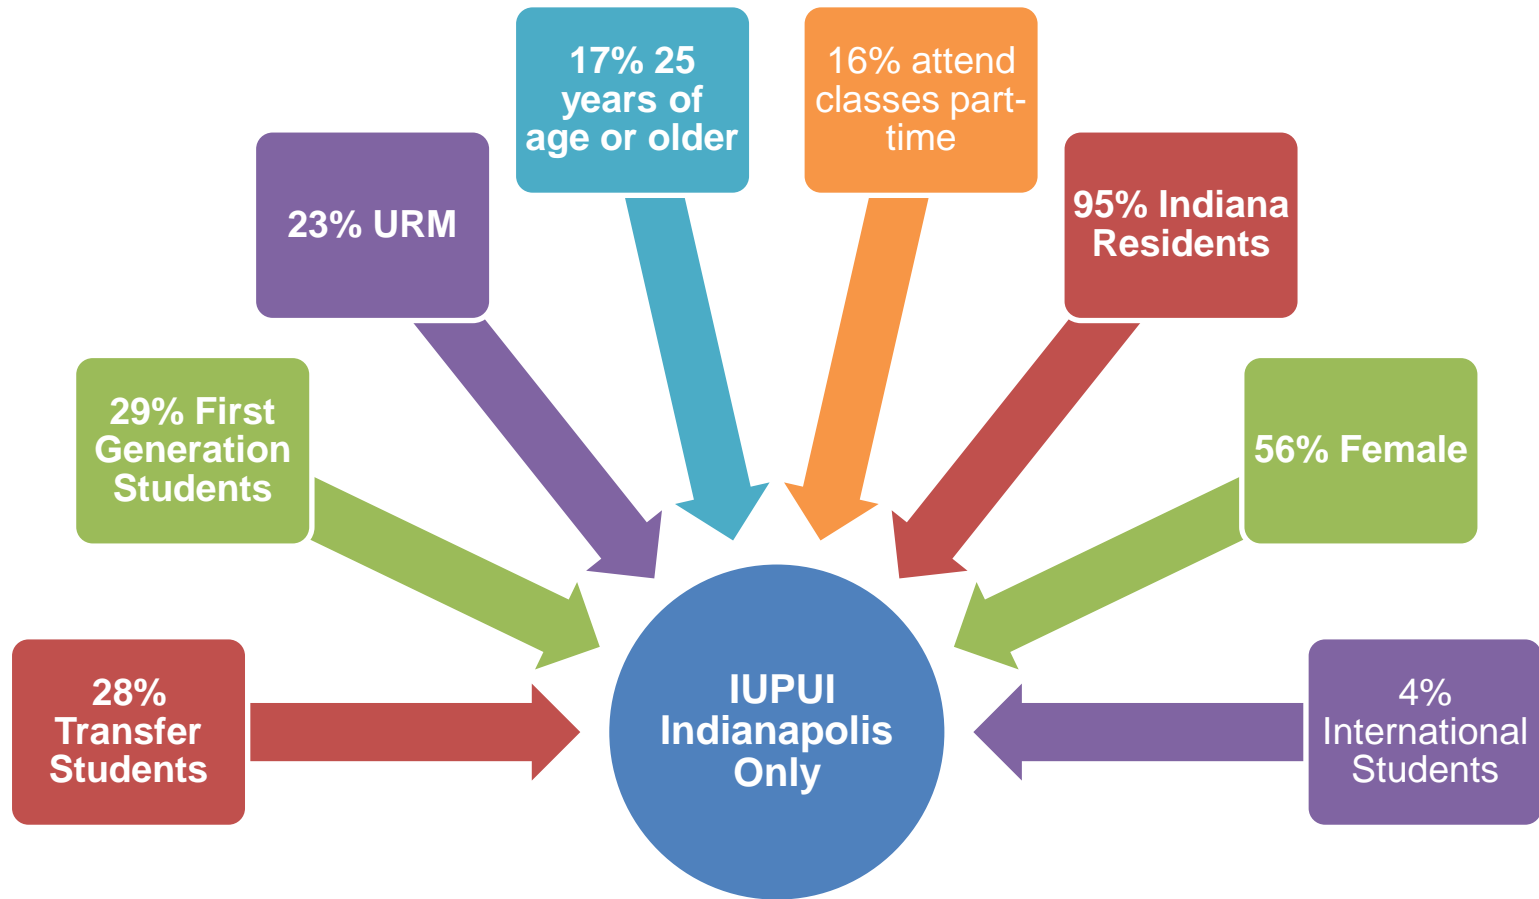

- Largest incoming class in history
- Most ethnically/racially diverse class
- Better prepared academically
- Expected to be engaged in and outside of the classroom
- Many are first-generation college students
- Committed to their majors and academic goals
- Attempting more credit hours
- Concerned about ability to finance college education
- Committed to earning degree at IUPUI
- Majority plan to engage in High-Impact Practices (service learning/community service, undergraduate research, and internships)

Average High School GPA

Student Enrollment

IUPUI Indianapolis Includes Part-Time and Full-Time, 2017 Total = 28,294
Total Enrollment IUPUI IN and CO = 29,791

Undergraduates 2017

URM- Underrepresented minority includes African American, Native American, Latino/a, Pacific Islander, and Two or More Races.

Total IUPUI International Enrollment by Level

International student definition = all students meeting IPEDs nonresident alien definition, i.e. do not hold a permanent US immigration status/includes DACA

Fall 2017 International Enrollment Highlights

- Another record year of international enrollment:
 - Indianapolis and Columbus total = 2,087 (up 2%)
 - 945 undergraduates (up 4%, +36)
 - 1,142 graduate/professional (up 0.4%, +4)
 - Top countries: India=639 (31%), Saudi=385 (18%), China=322 (15%)
 - Indianapolis only = 2,047 (up 1.8%)
 - New degree-seeking undergrads = 219 (exceeds prior record of 197 in 2015)
- 7.2 % of total Indianapolis enrollment
- Overall new enrollment even with Fall 2016
 - New undergraduate transfers increased 56% (+33)
 - New doctoral students increased 41% (+16)
 - New masters students down 18% (-48)